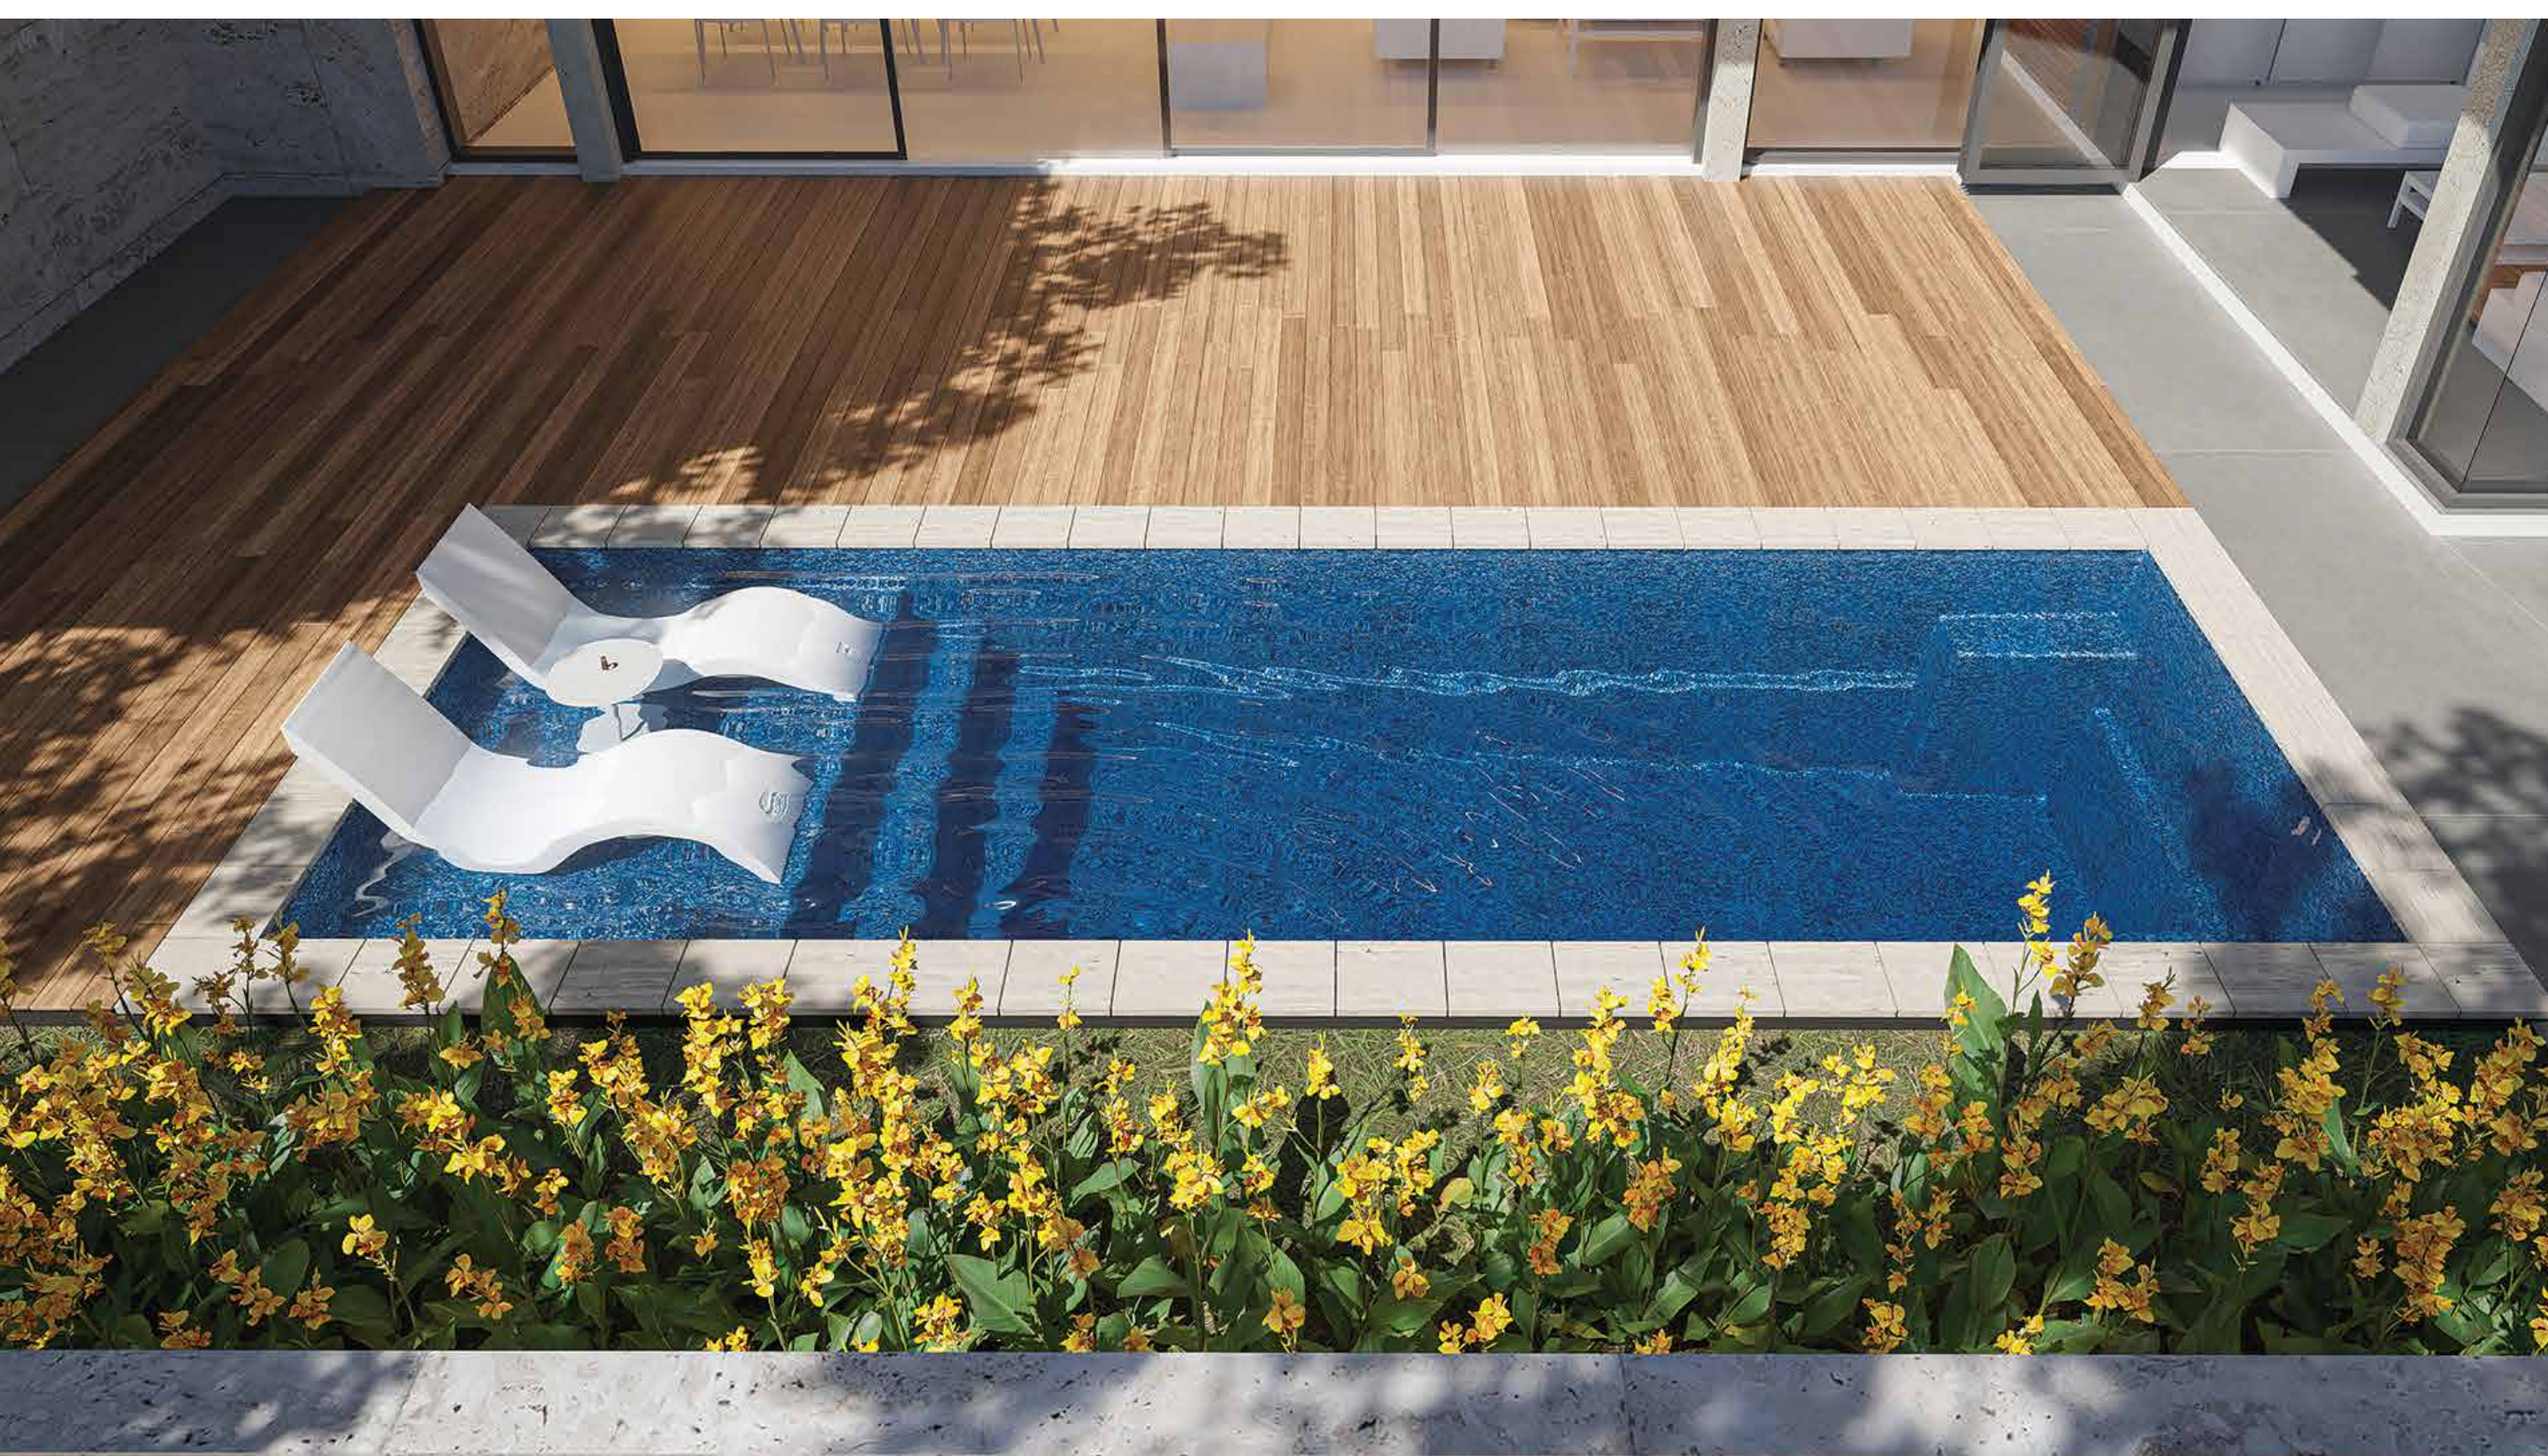

# Deep End

Dive into the future of relaxation and excitement with our brand new pool, where every swim is a journey into the depths of fun!

Color Deep Blue

Deep End 35	10,67 x 4m	Soon
Deep End 28	8,53 x 3,96m	Depth 1,22 to 1,67m
Deep End 22	6,70 x 2,43m	Depth 1,22 to 1,53m
Deep End 17	5,18 x 2,43m	Depth 1,22 to 1,53m

# Nado Livre

Combining the look and feel of a concrete pool with the convenience and durability of fiberglass, Nado Livre is the model of choice for free swimming and family fun.

Nado Livre 8	8,00 x 3,80 x 1,40m
Nado Livre 7	7,00 x 3,30 x 1,40m
Nado Livre 6	6,00 x 3,00 x 1,35m
Nado Livre 5	5,00 x 2,40 x 1,35m
Nado Livre 4	4,00 x 2,20 x 1,30m

# Hydra 20

Pool or spa? With a modern and stylish design, it's up to you where you want to relax.

Color Ocean Gray

Hydra 20

6,30 x 3,50 x 1,30m

# Hydra 30

Kidney shaped pool with integrated spa, which can be heated separately. Perfect for those who desire comfort and convenience.

Color Ocean Gray

Hydra 30 8,00 x 4,00 x 1,40m