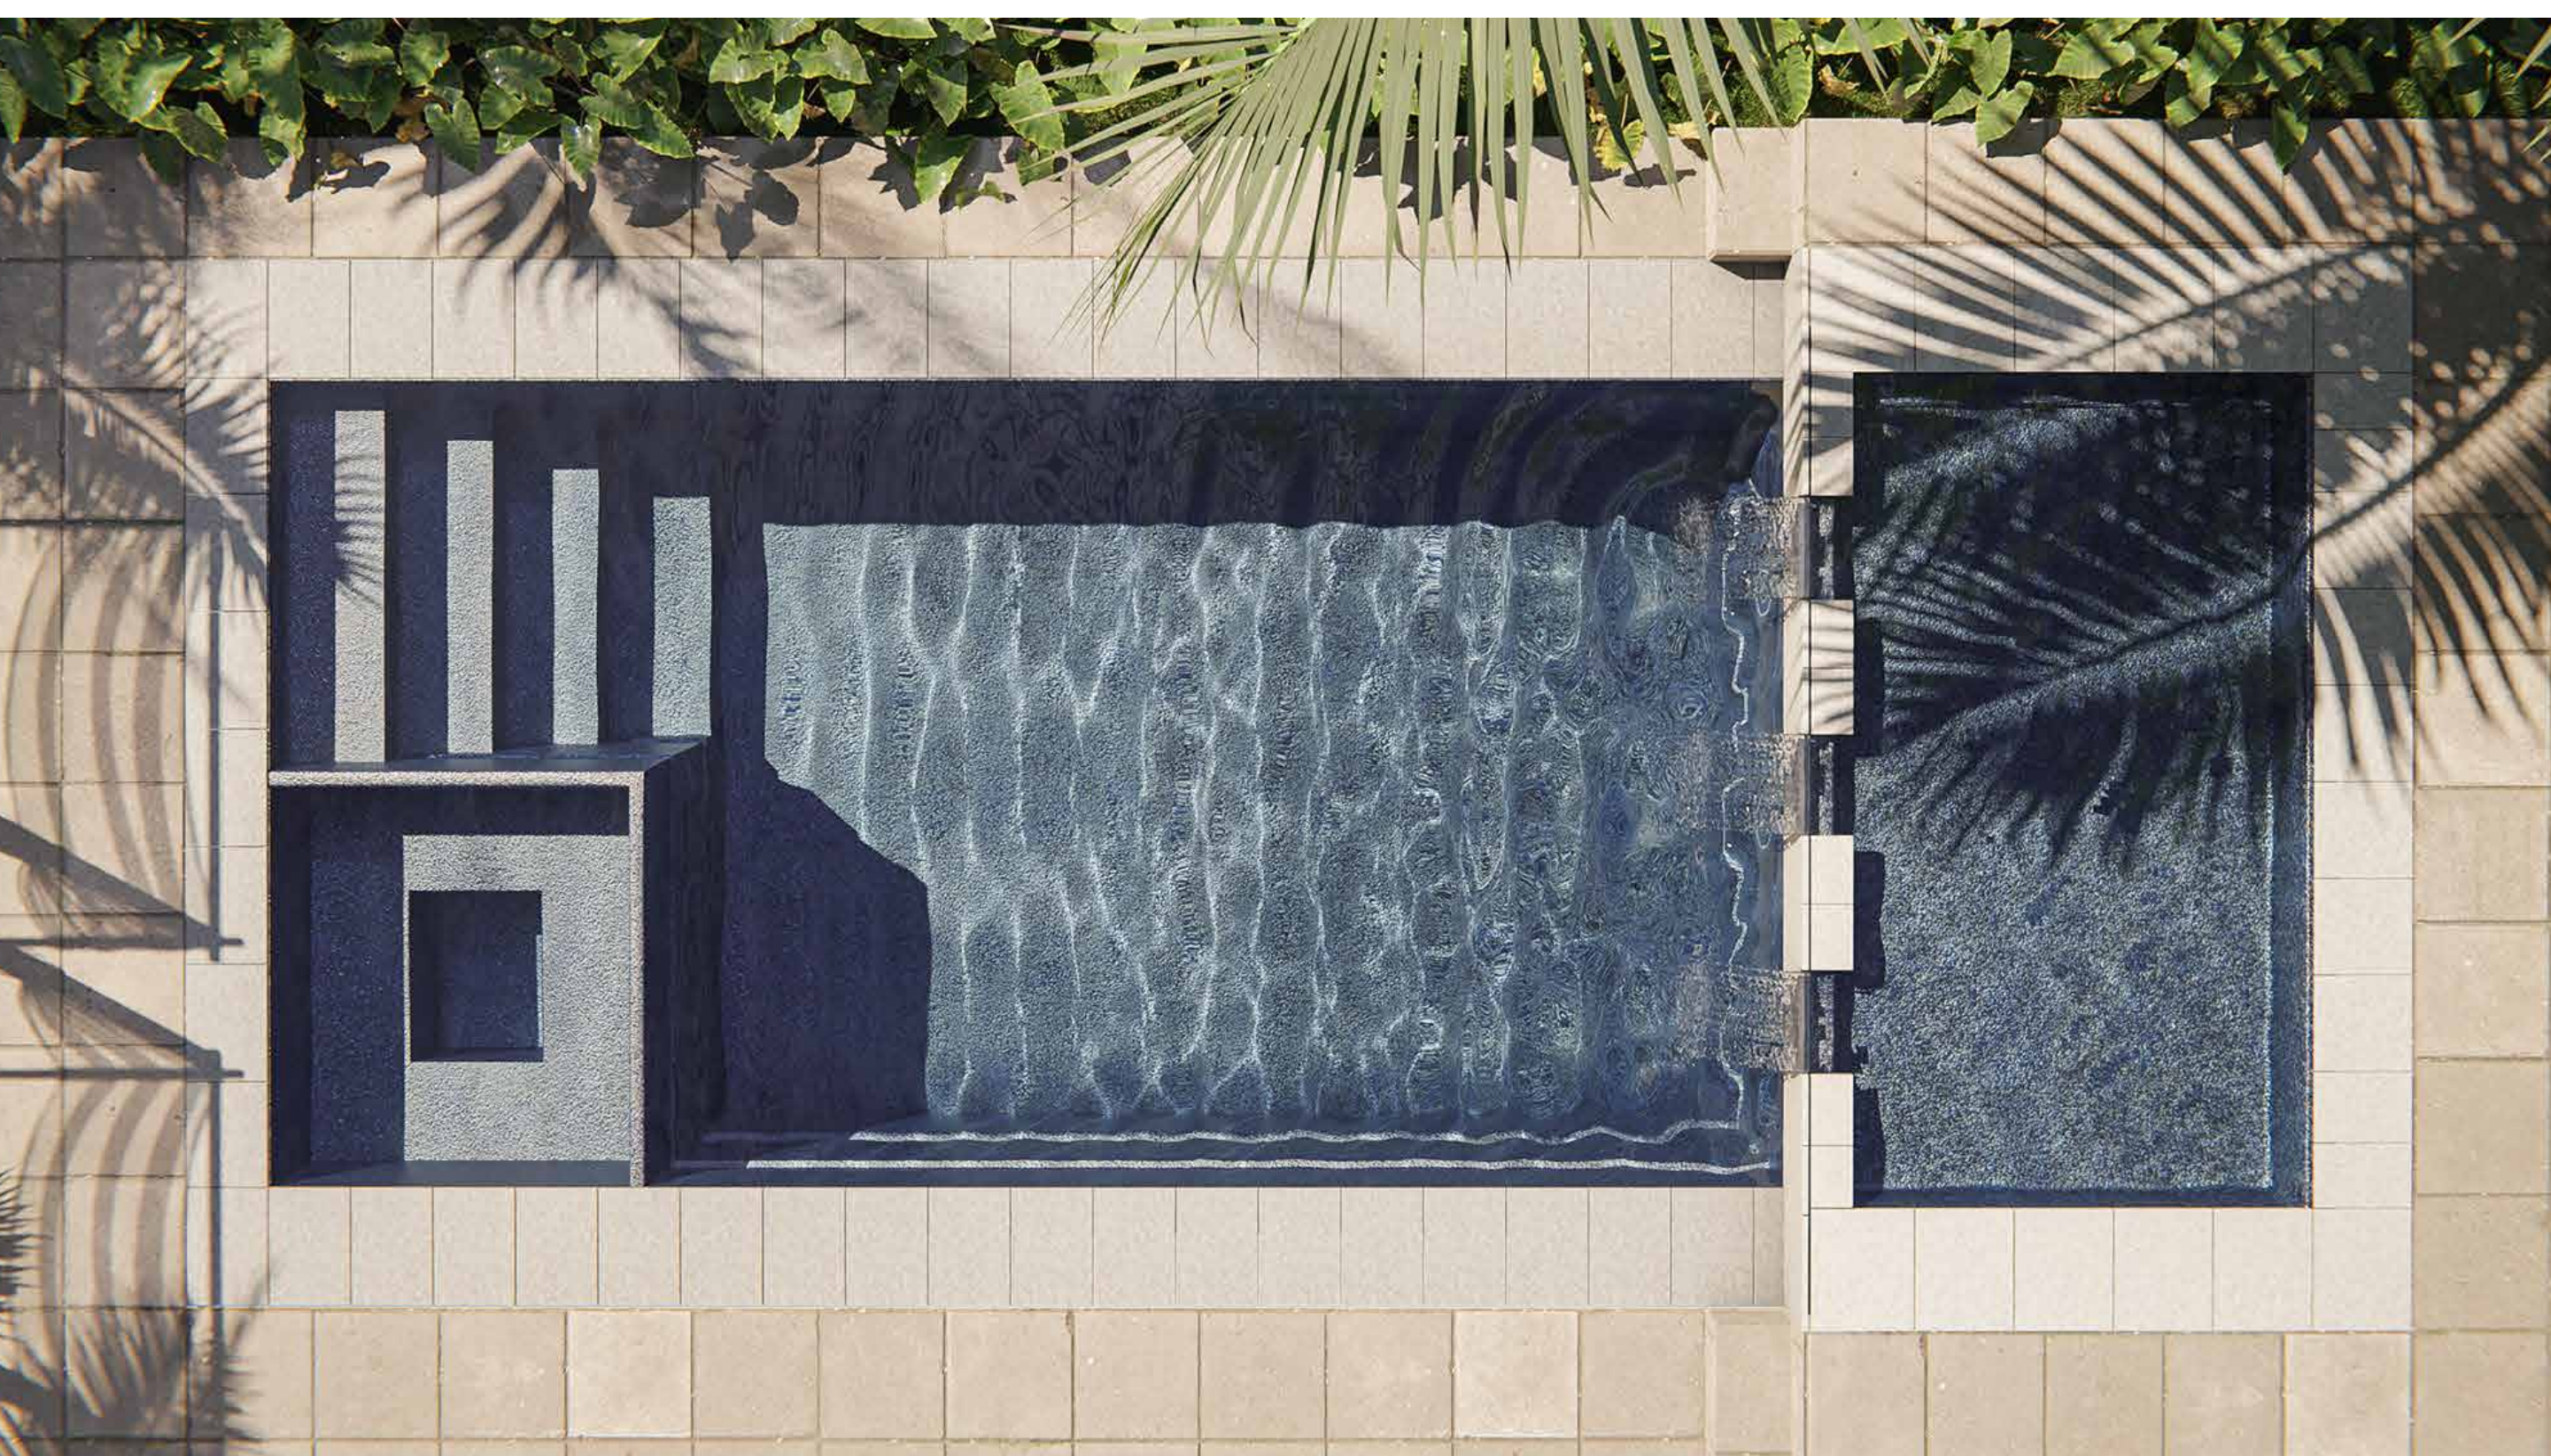

# Nado Livre

Combining the look and feel of a concrete pool with the convenience and durability of fiberglass, Nado Livre is the model of choice for free swimming and family fun.

Nado Livre 8	8,00 x 3,80 x 1,40m
Nado Livre 7	7,00 x 3,30 x 1,40m
Nado Livre 6	6,00 x 3,00 x 1,35m
Nado Livre 5	5,00 x 2,40 x 1,35m
Nado Livre 4	4,00 x 2,20 x 1,30m

# Hydra 20

Pool or spa? With a modern and stylish design, it's up to you where you want to relax.

Color Ocean Gray

Hydra 20

6,30 x 3,50 x 1,30m

# Hydra 30

Kidney shaped pool with integrated spa, which can be heated separately. Perfect for those who desire comfort and convenience.

Color Ocean Gray

Hydra 30 8,00 x 4,00 x 1,40m